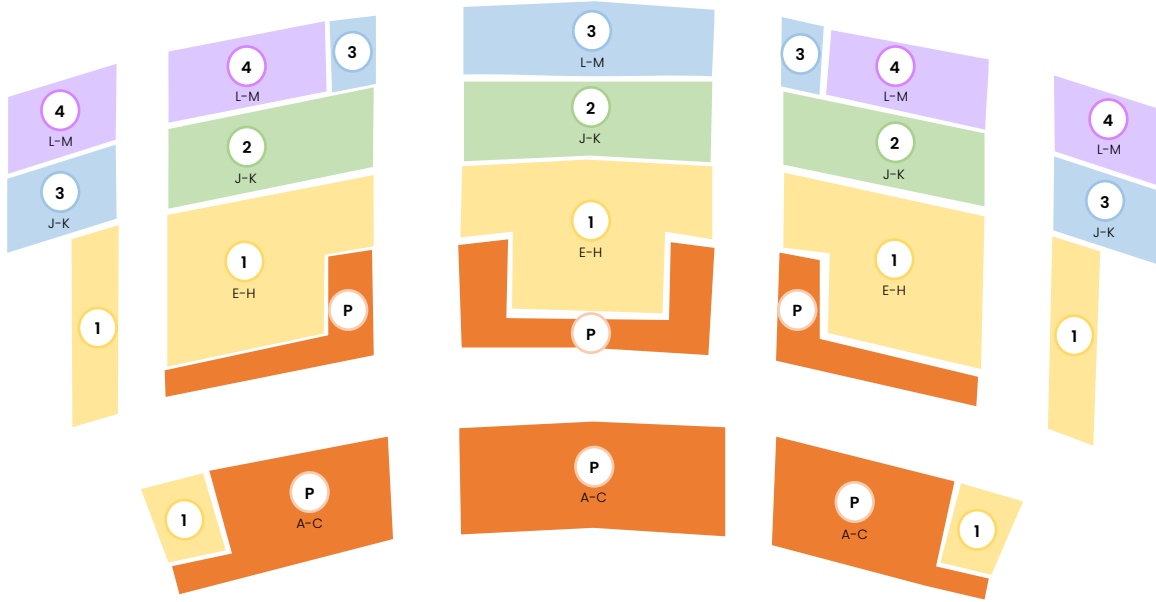

STEP 3

Please indicate your seating preferences:

- I would like the best available seats in this general area: (mark on map)
- I have more specific seating preferences

Floor: (circle) **FLOOR BALC** Additional Comments:

BALCONY

House Right

House Left

ORCHESTRA

Tier Pricing

P	\$173
1	\$135
2	\$110
3	\$92
4	\$66

Numbers indicate price level
 No stairs on Orchestra Level
 ADA accessible seating in Orchestra in rows V, BB, and DD, and in loges on Balcony
 House left is even numbered
 House right is odd numbered
 Center numbering is sequential