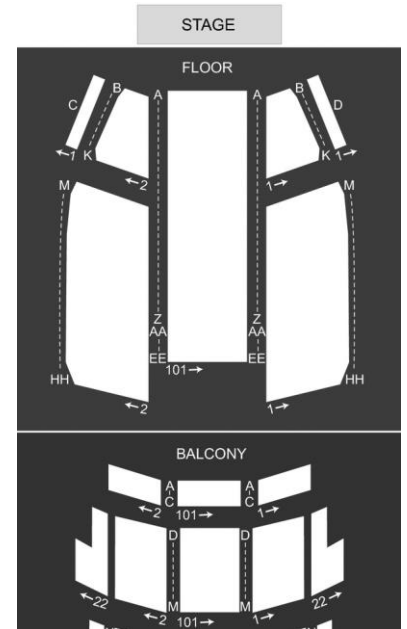

New Subscription

2022-2023 Season

Please complete this form to secure your subscription seats for the 2022-2023 season. **Payment must be received by September 15, 2022** in order to reserve your seats!

2022/23 PRICING

PREMIUM	$173.00
TIER 1	$135.00
TIER 2	$110.00
TIER 3	$92.00
TIER 4	$66.00

STEP 1

Tell us about yourself!

Name: _____

Street Address: _____

City: _____ State: _____ Zip: _____

E-Mail: _____

Phone: _____

STEP 2

Select your **TIER, DAY***, and **NUMBER OF SEATS** you wish to purchase.

Tier: (circle) **P 1 2 3 4**

Day: (circle) **Fri Sat Sun**

Seats: _____

* Circled day applies to *Christmas on the Coast* and *Showtime*. *One World, Many Voices* is only on Saturday, March 4.

STEP 3

Please indicate your seating preferences:

- ☐ I would like the best available seats in this general area: (mark on map)
- ☐ I have more specific seating preferences

Floor: (circle) **FLOOR BALC** Additional Comments:

Row(s): _____

Seat(s): _____

STEP 4

Remit payment and return this form **before September 15, 2022**.

- ☐ I will pay through an enclosed check (#: _____)
- ☐ I would like to pay via credit card (additional 3% handling fee applies)

Cardholder Name: _____

Card Number: _____

Exp: ____/____ CCV: _____ Billing Zip: _____

Pensacola Children's Chorus
46 E Chase St.
Pensacola, FL 32502

Christmas on the Coast – December 9-11, 2022
One World, Many Voices – March 4, 2023
(One World will be held at First Baptist Church; Subscribers will receive VIP seating)
Showtime – May 12-14, 2023