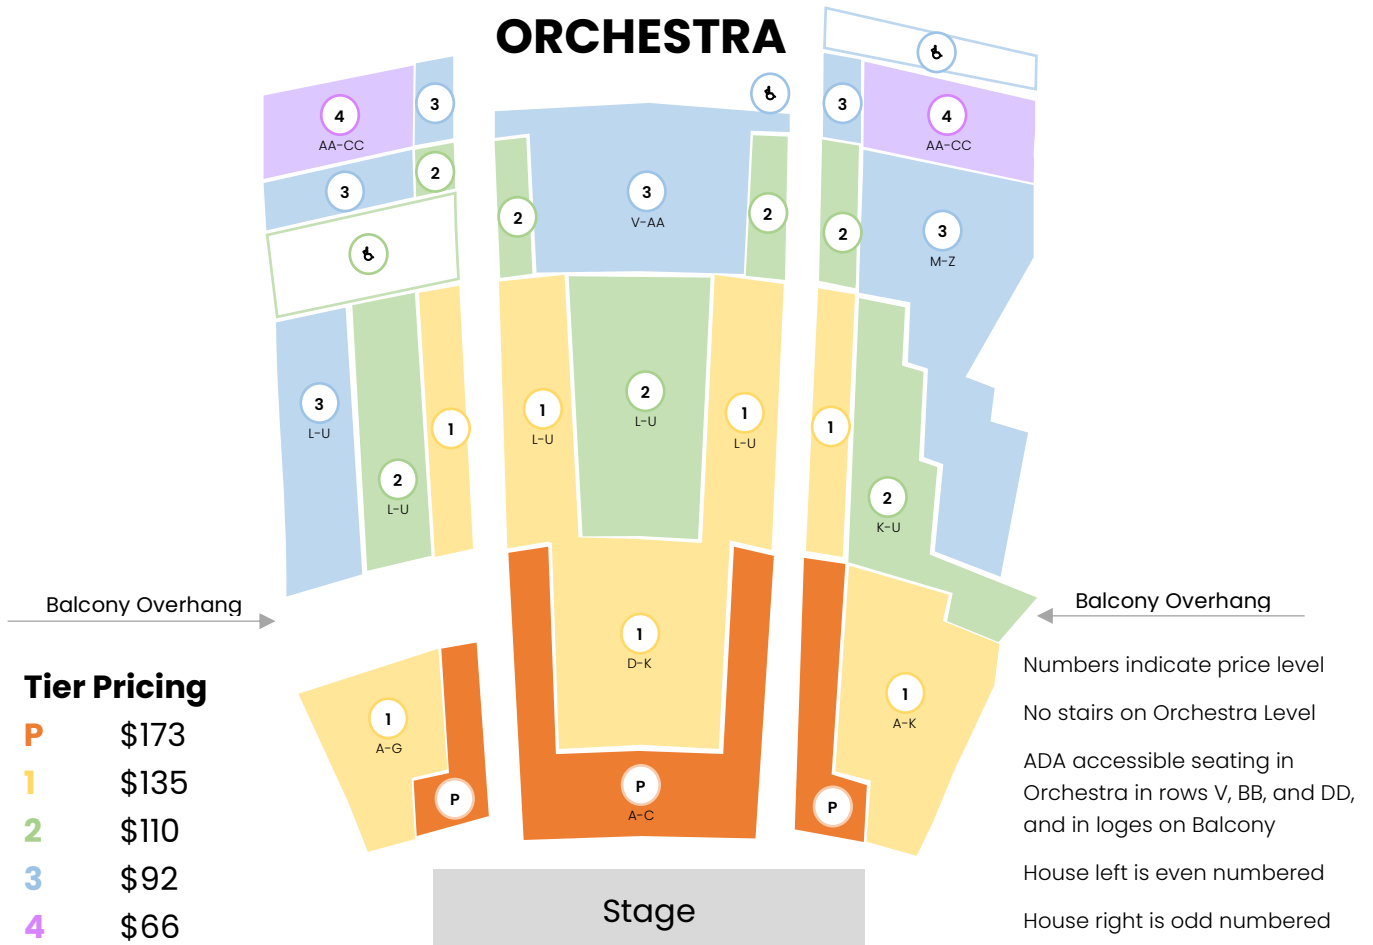

STEP 3

Please indicate your seating preferences:

- I would like the best available seats in this general area: (mark on map)
- I have more specific seating preferences

Floor: (circle) **FLOOR BALC** Additional Comments:

Cardholder Name: _____

Card Number: _____

Exp: ____/____ CCV: _____ Billing Zip: _____

Pensacola Children's Chorus
 46 E Chase St.
 Pensacola, FL 32502

Christmas on the Coast – December 9-11, 2022
One World, Many Voices – March 4, 2023
 (One World will be held at First Baptist Church; Subscribers will receive VIP seating)
Showtime – May 12-14, 2023

BALCONY

House Right

House Left

ORCHESTRA

Tier Pricing

P	\$173
1	\$135
2	\$110
3	\$92
4	\$66

Numbers indicate price level
 No stairs on Orchestra Level
 ADA accessible seating in Orchestra in rows V, BB, and DD, and in loges on Balcony
 House left is even numbered
 House right is odd numbered
 Center numbering is sequential